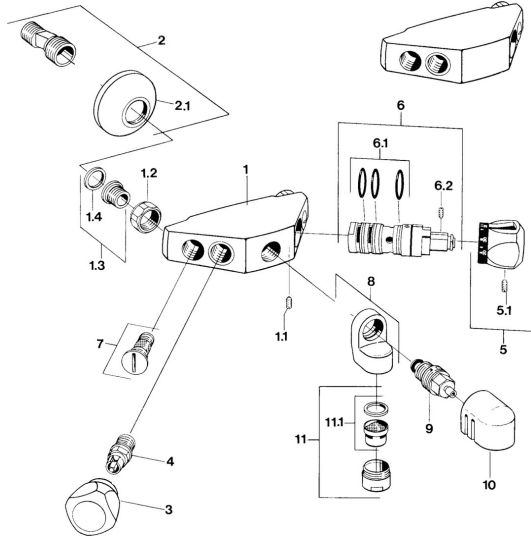

EAN: 4057304013829
static.hansa.com/08432101

Spare parts

SP08432101

	Name	Code
1.1	Screw, M6x9.5	59901609
1.2	Connection nut, G3/4, AF30	59902230
1.3	Seat, G1/2, L, WAF10	59904618
1.4	Retaining ring, 23.9x15.2x2	59902689
2.1	Cover flange Chrome	59904796
4	Headpart, G1/2	59901015
5.1	Screw, M6x9.5	59901609
6	Thermostatic cartridge Discontinued	59906401
6.1	O-ring, d 27x2	59901532
6.2	Screw, M4x4	59901027
7	Non-return valve	59901610
9	Diverter Discontinued	59910907
11	Aerator, M28x1 C Chrome	59902088
11.1	Aerator, M28x1 C Discontinued	59902089