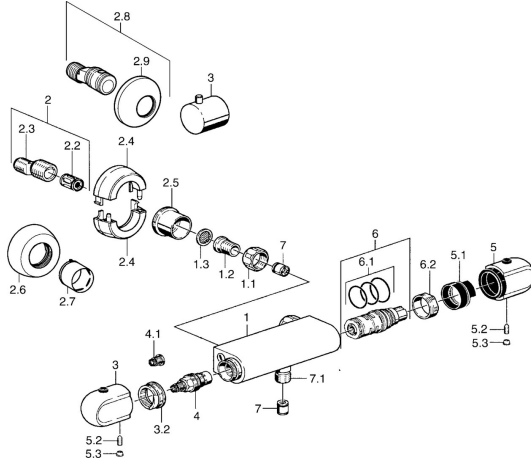

EAN: 4015474658479
static.hansa.com/08410202

Spare parts

SP08410102

	Name	Code
1.1	Connection nut, G3/4, AF30	59902230
1.2	Nipple	59911075
1.3	Filter sealing, G3/4	59911076
2	Eccentric connector, G3/4xG1/2, DN15	59910254
2.2	Silencer	59904792
2.4	Cover flange Chrome Discontinued	59911838
2.5	Bushing, G3/4 Chrome Discontinued	59911836
2.6	Cover flange Chrome	59912652
2.7	Cover sleeve Chrome	59912651
2.8	Eccentric coupling with stop valves and cover plates, G1/2xG3/4 Chrome	59902034
2.9	Cover flange Chrome	59904796
3	Flow control handle Chrome	59911656
3.2	Adjusting ring	59911661
4	Headpart, G1/2, 180°	59911103
4.1	Adapter White	59910235
5	Temperature control handle Chrome	59911830
5	Temperature control handle, 38° limited Chrome	59911726
5.1	Temperature adjustment limiter	59911660
5.2	Screw, M6x9.5	59901609
5.3	Cover plug Chrome	59911840
6	Thermostatic cartridge, H/C reversed	59911527
6	Thermostatic cartridge	59911525
6.1	O-ring, d 26x2	59911081
6.2	Tightening nut, M34x1, SW32	59911082
7	Non-return valve	59905714
7.1	Thread nipple, G1/2xM18x1	59911384
N.I.	Rebound pin	59912005