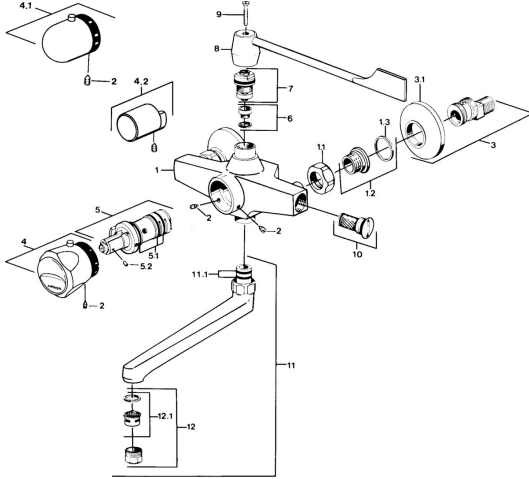

EAN: 4057304013744
static.hansa.com/08392201

Spare parts

SP08392201

	Name	Code
1.1	Connection nut, G3/4, AF30	59902230
1.2	Seat, G1/2, L, WAF10	59904618
1.3	Retaining ring, 23.9x15.2x2	59902689
2	Screw, M6x9.5	59901609
3	Eccentric coupling with stop valves and cover plates, G1/2xG3/4 Chrome	59902034
3.1	Cover flange Chrome	59904796
4	Temperature control handle Chrome Discontinued	59906965
4.1	Temperature control handle Chrome	59910304
5	Thermostatic cartridge Discontinued	59901608
5.1	O-ring, d 27x2	59901532
5.2	Screw, M4x4	59901027
6	Seat, DN15, R1/2	59904616
7	Headpart, G1/2, DN 15	59901530
9	Screw, M5x30 Chrome Discontinued	59905011
10	Non-return valve	59901610
11	Spout Chrome Discontinued	59906467
11.1	O-ring, d 16x2	59906703
12	Aerator, M24x1 STD HC A Chrome	59902366
12.1	Aerator, M22/24 A	59902081
N.I.	Thermostatic cartridge Discontinued	59901668