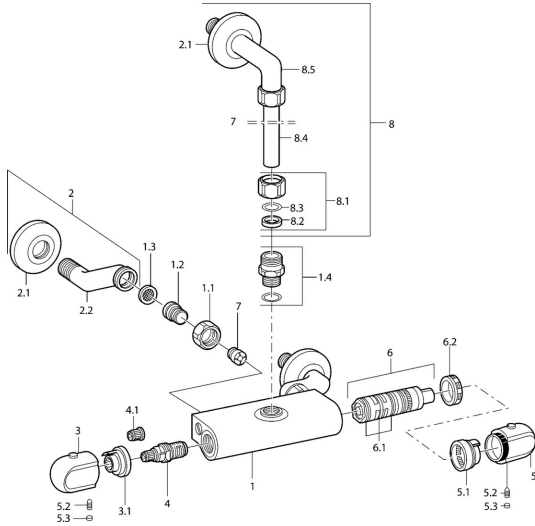

EAN: 4015474658615
static.hansa.com/08340302

Spare parts

SP08340302

	Name	Code
1.1	Connection nut, G3/4, AF30	59902230
1.2	Nipple	59911075
1.3	Filter sealing, G3/4	59911076
1.4	Connection nipple Discontinued	59901650
2	Eccentric Chrome	59902036
3	Flow control handle Chrome	59911656
3.1	Adjusting ring	59911661
4	Headpart, G1/2, 180°	59911103
4.1	Adapter White	59910235
5	Temperature control handle, 38° limited Chrome	59911726
5	Temperature control handle Chrome	59911830
5.1	Temperature adjustment limiter	59911660
5.2	Screw, M6x9.5	59901609
5.3	Cover plug Chrome	59911840
6	Thermostatic cartridge	59911525
6.1	O-ring, d 26x2	59911081
6.2	Tightening nut, M34x1, SW32	59911082
7	Non-return valve	59905714
8	Coupling pipe	59901431
8.1	Lock nut Discontinued	59905857
8.5	Angle coupling Discontinued	59905587
N.I.	Thermostatic cartridge, H/C reversed	59911527