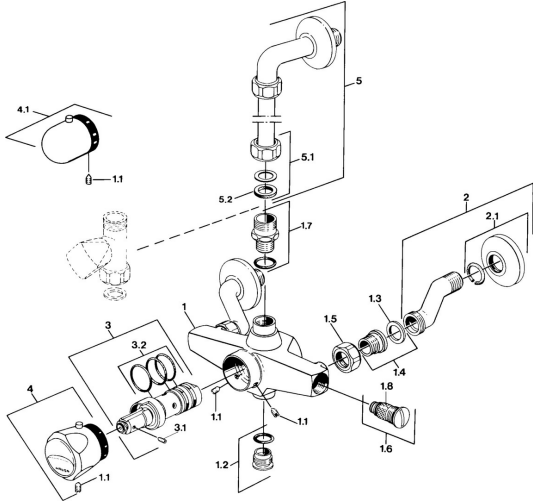

EAN: 4057304013720
static.hansa.com/08330301

Spare parts

SP08330301

	Name	Code
1.1	Screw, M6x9.5	59901609
1.3	Retaining ring, 23.9x15.2x2	59902689
1.4	Seat, G1/2, L, WAF10	59904618
1.5	Connection nut, G3/4, AF30	59902230
1.6	Non-return valve	59901610
1.7	Connection nipple Discontinued	59901650
1.8	Strainer Discontinued	59901638
2	Eccentric Chrome	59902036
3	Thermostatic cartridge Discontinued	59901608
3.1	Screw, M4x4	59901027
3.2	O-ring, d 27x2	59901532
4	Temperature control handle Chrome Discontinued	59906965
4.1	Temperature control handle Chrome	59910304
5	Coupling pipe	59901431
5.1	Lock nut Discontinued	59905857
N.I.	Thermostatic cartridge Discontinued	59901668