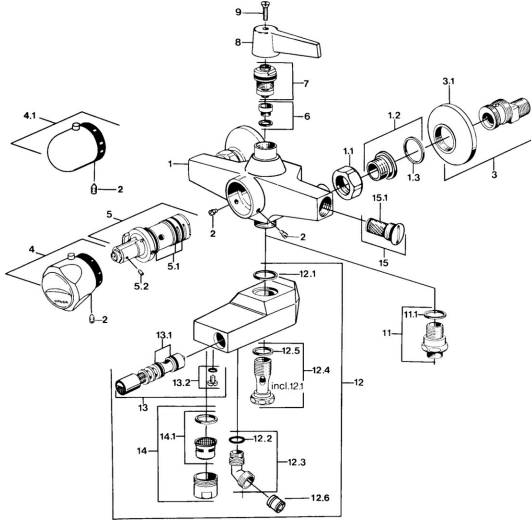

EAN: 4057304013782
static.hansa.com/08300201

Spare parts

SP08352201

	Name	Code
1.1	Connection nut, G3/4, AF30	59902230
1.2	Seat, G1/2, L, WAF10	59904618
1.3	Retaining ring, 23.9x15.2x2	59902689
2	Screw, M6x9.5	59901609
3	Eccentric coupling with stop valves and cover plates, G1/2xG3/4 Chrome	59902034
3.1	Cover flange Chrome	59904796
4	Temperature control handle Chrome Discontinued	59906965
4.1	Temperature control handle Chrome	59910304
5	Thermostatic cartridge Discontinued	59901608
5.1	O-ring, d 27x2	59901532
5.2	Screw, M4x4	59901027
6	Seat, DN15, R1/2	59904616
7	Headpart, G1/2, DN 15	59901530
12.2	O-ring, 12.37x2.65 Discontinued	59902340
12.5	Gasket, 25x21x1.5 Discontinued	59902318
12.6	Non-return valve	59905714
14	Aerator, M28x1 C Chrome	59902088
14.1	Aerator, M28x1 C Discontinued	59902089
15	Non-return valve	59901610
15.1	Strainer Discontinued	59901638
N.I.	Thermostatic cartridge Discontinued	59901668