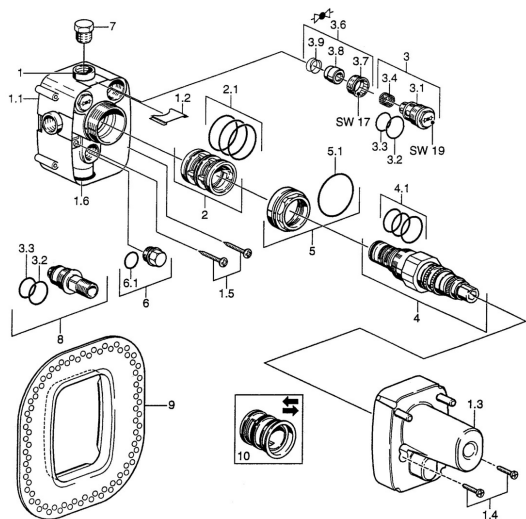

EAN: 4015474680227
static.hansa.com/08210100

Spare parts

SP08210100

	Name	Code
1.1	Installation box Discontinued	59911500
1.2	Plug Discontinued	59911501
1.3	Protective cap Discontinued	59911502
1.4	Screw, M5x25 Discontinued	59911503
1.5	Screw, 5.5x33 Discontinued	59911504
1.6	Form sealing Discontinued	59911505
2	Adapter	59911899
2.1	O-ring, d 40x2	59911507
3	Maintenance set, (-2003)	59911508
3.2	O-ring, d 25x2.5	59905053
3.3	O-ring, d 23x1	59911509
3.4	Strainer	59911510
3.6	Shut-off valve	59911511
4	Thermostatic cartridge Discontinued	59911850
4.1	O-ring, d 26x2	59911081
4.3	Screw sleeve Discontinued	59911909
4.4	Temperature adjustment limiter	59911660
5	Nut, M5x1, SW45 Discontinued	59911901
5.1	O-ring, 50.52x1.78	59906841
6	Plug Discontinued	59905012
6.1	O-ring, d 18x2	59901422
7	Plug, G1/2	59905013
8	Flush connector Discontinued	59911419
9	Gasket ring	59911418
10	Adapter Discontinued	59911428