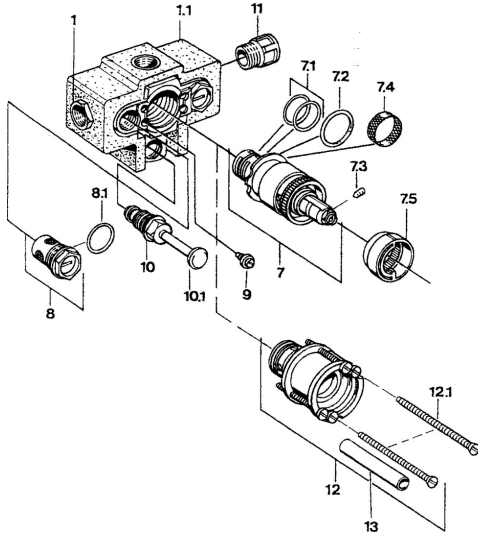

## Spare parts

### SP08100100

	Name	Code
7	Thermostatic cartridge, G1/2	59904501
7.1	O-ring, d 27x2	59901532
7.2	O-ring, 35x2.5	59905020
7.3	Screw, M4x4	59901027
7.4	Strainer, 0.16 mm <b>Discontinued</b>	59905036
7.5	Temperature adjustment limiter Chrome	59906355
8	Shut-off valve <b>Discontinued</b>	59910325
9	Screw, M6	59901641
10	Diverter Chrome	59910900
10.1	Push button Chrome	59904828
10.2	Sealing kit	59904791
12.1	Screw, M5x105 Chrome <b>Discontinued</b>	59901639