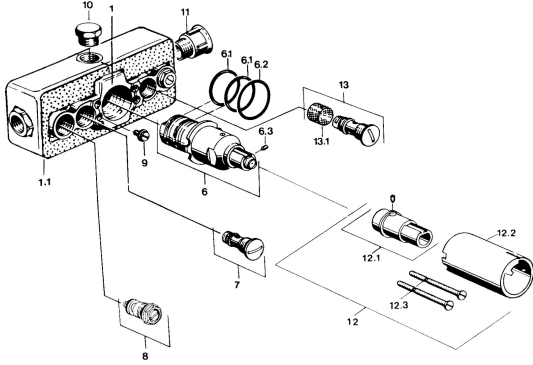

EAN: 4015474596559
static.hansa.com/08090100

Spare parts

SP08090100

	Name	Code
6	Thermostatic cartridge, G1/2	59901703
6.1	O-ring, d 27x2	59901532
6.2	O-ring, 35x2.5	59905020
6.3	Screw, M4x4	59901027
8	Shut-off valve	59901644
9	Screw, M6	59901641
10	Plug, G1/2	59905013
12.1	Fixing bolt Discontinued	59901647
12.3	Screw, M5x105 Chrome Discontinued	59901639
13	Flow limiter Discontinued	59901586
13.1	Strainer Discontinued	59901638