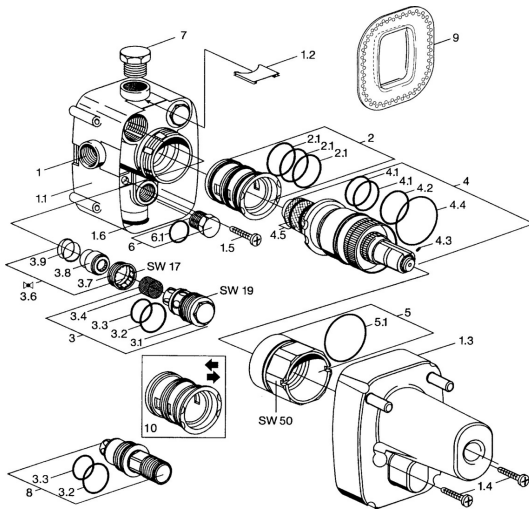

EAN: 4015474681507
static.hansa.com/08080190

Spare parts

SP08080190

	Name		Code
1.1	Installation box Discontinued		59912379
1.1	Installation box Discontinued		59911500
1.2	Plug Discontinued		59911501
1.3	Protective cap Discontinued		59912380
1.3	Protective cap Discontinued		59911502
1.4	Screw, M5x25 Discontinued		59911503
1.5	Screw, 5.5x33 Discontinued		59911504
1.6	Form sealing Discontinued		59911505
2	Adapter		59911514
2.1	O-ring, d 40x2		59911507
3	Maintenance set, (-2003)		59911508
3.2	O-ring, d 25x2.5		59905053
3.3	O-ring, d 23x1		59911509
3.4	Strainer		59911510
3.6	Shut-off valve		59911511
4	Thermostatic cartridge, G1/2		59904501
4.1	O-ring, d 27x2		59901532
4.2	O-ring, 35x2.5		59905020
4.3	Screw, M4x4		59901027
4.5	Strainer, 0.16 mm Discontinued		59905036
5	Eye screw, M52x1, SW 50		59911516
5.1	O-ring, 50.52x1.78		59906841
6	Plug Discontinued		59905012
6.1	O-ring, d 18x2		59901422
7	Plug, G1/2		59905013
8	Flush connector Discontinued		59911419
8	Flush connector Discontinued		59912254
9	Gasket ring		59911418
10	Adapter, H/C reversed Discontinued		59911430
N.I.	Tool		59914066
N.I.	Raising kit, 35 mm		59911438
N.I.	Seat		59912229
N.I.	Maintenance set, (2003-)		59694623