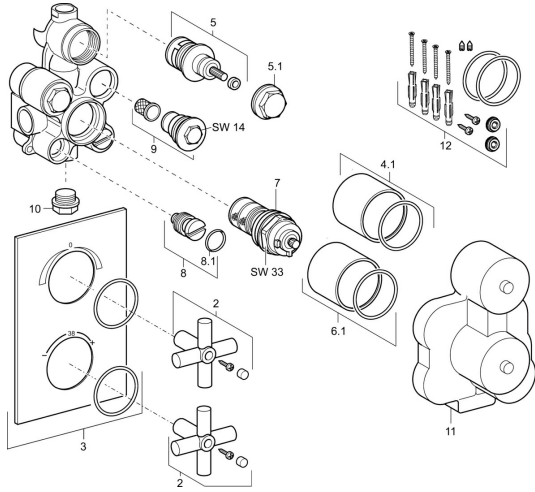

EAN: 4015474210028
static.hansa.com/08070102

Spare parts

SP08070102

	Name	Code
2	Handle Chrome Discontinued	59913934
3	Cover plate Chrome	59913924
4.1	Outer spindle Discontinued	59913922
5	Headpart	59913929
5.1	Eye screw Discontinued	59913928
6.1	Outer spindle Discontinued	59913923
7	Thermostatic element, DN20	59913060
8	Shut-off valve Discontinued	59913931
8.1	Shut-off valve	59913930
9	Non-return valve	59913932
10	Plug, G1/2 Discontinued	59913932
12	Sealing kit	59913935