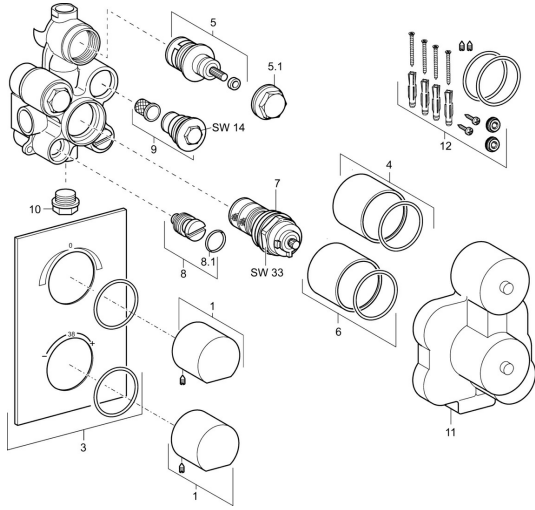

EAN: 4015474209985
static.hansa.com/08070101

Spare parts

SP08070101

	Name	Code
1	Handle Chrome	59913925
3	Cover plate Chrome	59913924
4	Cover sleeve Chrome	59913926
5	Headpart	59913929
5.1	Eye screw Discontinued	59913928
6	Cover sleeve Chrome	59913927
7	Thermostatic element, DN20	59913060
8	Shut-off valve Discontinued	59913931
9	Non-return valve	59913930
10	Plug, G1/2 Discontinued	59913932
12	Sealing kit	59913935