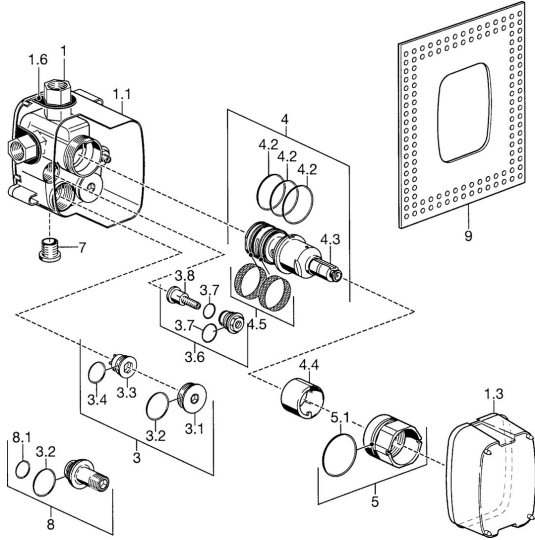

EAN: 4015474065772
static.hansa.com/08050290

Spare parts

SP08050290

	Name	Code
1.1	Installation box Discontinued	59912379
1.3	Protective cap Discontinued	59912380
3	Maintenance set	59912382
3.6	Shut-off valve	59912383
3.7	O-ring, 14x2/19x2	59912384
4	Thermostatic cartridge, DN20, G3/4	59912331
4.2	O-ring, d 40x2	59911507
4.3	Screw, M4x4	59901027
4.4	Fixing sleeve	59911515
4.5	Strainer Discontinued	59912460
5	Eye screw, M52x1, SW 50	59911516
5.1	O-ring, 50.52x1.78	59906841
7	Plug, G3/4 Discontinued	59912385
8	Flush connector	59912386
9	Gasket ring	59911418
N.I.	Thermostatic cartridge, G3/4, H/C reversed	59912461
N.I.	Raising kit, 35 mm	59912459
N.I.	Flush connector	59912386