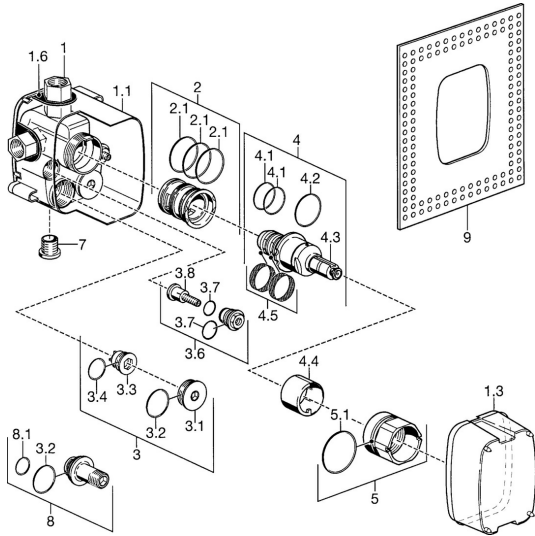

## Spare parts

### SP08040290

	Name	Code
1.1	Installation box <b>Discontinued</b>	59912379
1.3	Protective cap <b>Discontinued</b>	59912380
2	Adapter <b>Discontinued</b>	59912381
2.1	O-ring, d 40x2	59911507
3	Maintenance set	59912382
3.6	Shut-off valve	59912383
3.7	O-ring, 14x2/19x2	59912384
4	Thermostatic cartridge, G1/2	59901640
4.1	O-ring, d 27x2	59901532
4.2	O-ring, 35x2.5	59905020
4.3	Screw, M4x4	59901027
4.4	Fixing sleeve	59911515
4.5	Strainer, 0.16 mm <b>Discontinued</b>	59905036
5	Eye screw, M52x1, SW 50	59911516
5.1	O-ring, 50.52x1.78	59906841
7	Plug, G1/2	59905013
8	Flush connector	59912386
9	Gasket ring	59911418
N.I.	Thermostatic cartridge, H/C reversed	59901940
N.I.	Flush connector	59912386
N.I.	Raising kit, 35 mm	59912459