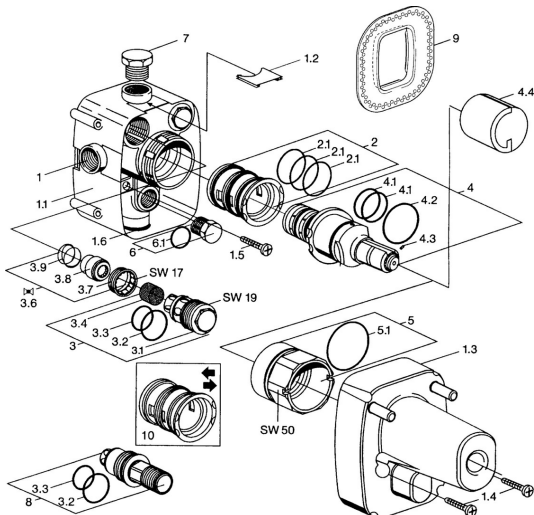

## Spare parts

### SP08040190

	Name	Code
1.1	Installation box <b>Discontinued</b>	59911500
1.2	Plug <b>Discontinued</b>	59911501
1.3	Protective cap <b>Discontinued</b>	59911502
1.4	Screw, M5x25 <b>Discontinued</b>	59911503
1.5	Screw, 5.5x33 <b>Discontinued</b>	59911504
1.6	Form sealing <b>Discontinued</b>	59911505
2	Adapter	59911514
2.1	O-ring, d 40x2	59911507
3	Maintenance set, (-2003)	59911508
3	Maintenance set, (2003-)	59694623
3.2	O-ring, d 25x2.5	59905053
3.3	O-ring, d 23x1	59911509
3.4	Strainer	59911510
3.6	Shut-off valve	59911511
4	Thermostatic cartridge, G1/2	59901640
4.1	O-ring, d 27x2	59901532
4.2	O-ring, 35x2.5	59905020
4.3	Screw, M4x4	59901027
4.4	Fixing sleeve	59911515
5	Eye screw, M52x1, SW 50	59911516
5.1	O-ring, 50.52x1.78	59906841
6	Plug <b>Discontinued</b>	59905012
6.1	O-ring, d 18x2	59901422
7	Plug, G1/2	59905013
8	Flush connector <b>Discontinued</b>	59911419
9	Gasket ring	59911418
10	Adapter, H/C reversed <b>Discontinued</b>	59911430
N.I.	Tool	59914066
N.I.	Raising kit, 35 mm	59911438