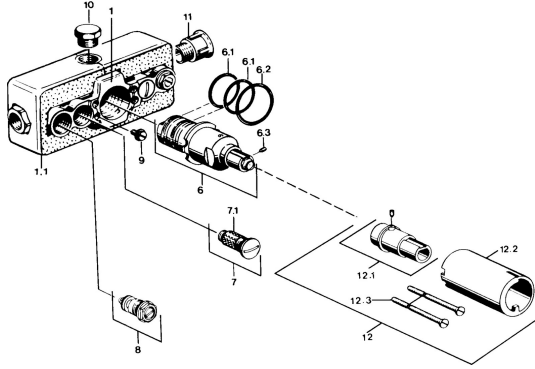

EAN: 4015474596344
static.hansa.com/08040100

Spare parts

SP08040100

	Name	Code
6	Thermostatic cartridge, G1/2	59901640
6.1	O-ring, d 27x2	59901532
6.2	O-ring, 35x2.5	59905020
6.3	Screw, M4x4	59901027
6.4	Sealing kit	59910656
7	Non-return valve	59901610
7.1	Strainer Discontinued	59901638
8	Shut-off valve	59901644
9	Screw, M6	59901641
10	Plug, G1/2	59905013
12	Raising kit, 35 mm Chrome	59901607
N.I.	Thermostatic cartridge, H/C reversed	59901940