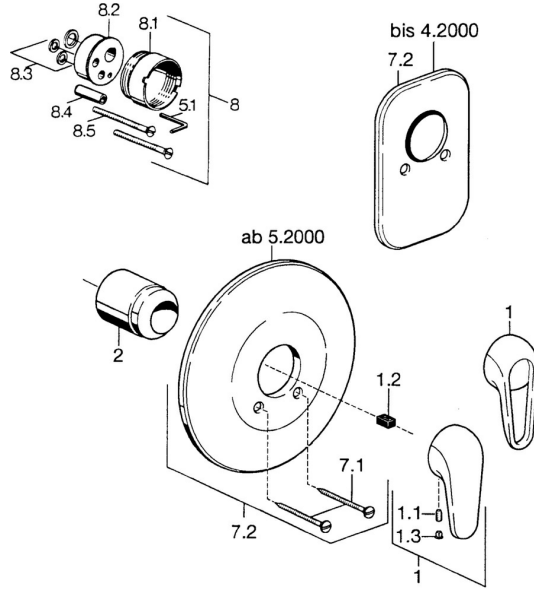

EAN: 4015474656451
static.hansa.com/0787910184

Spare parts

SP07879100

	Name	Code
2	Covering cap Chrome	59904820
7.1	Screw, M5x65 Chrome	59904847
7.1	Screw, M5x65 White Discontinued	59906672
7.2	Cover flange Chrome Discontinued	59911012
7.2	Cover flange, d 205 mm Chrome	59911969