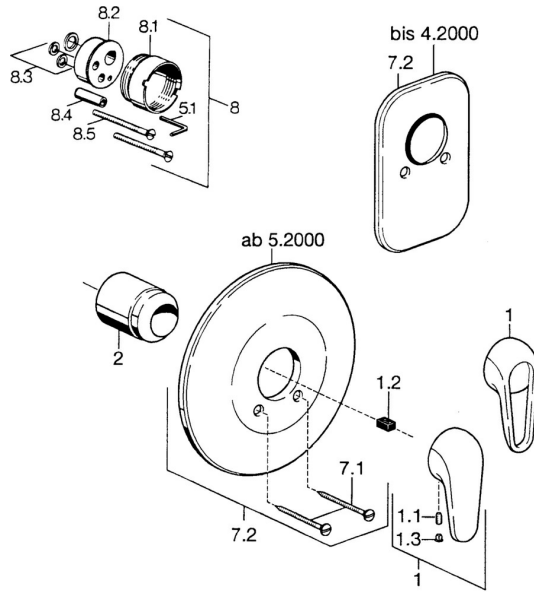

EAN: 4015474656192
static.hansa.com/0787910183

Spare parts

SP07879100

	Name	Code
2	Covering cap Chrome	59904820
7.1	Screw, M5x65 Chrome	59904847
7.1	Screw, M5x65 White Discontinued	59906672
7.2	Cover flange Chrome Discontinued	59911012
7.2	Cover flange, d 205 mm Chrome	59911969