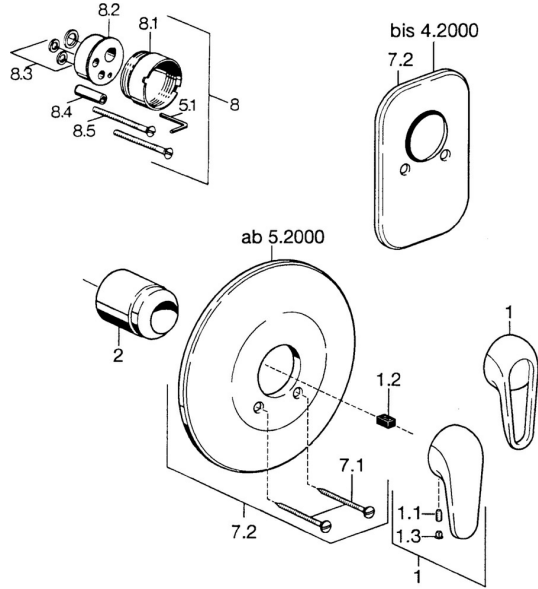

EAN: 4015474656208
static.hansa.com/0787910182

Spare parts

SP07879100

	Name	Code
2	Covering cap Chrome	59904820
7.1	Screw, M5x65 Chrome	59904847
7.1	Screw, M5x65 White Discontinued	59906672
7.2	Cover flange Chrome Discontinued	59911012
7.2	Cover flange, d 205 mm Chrome	59911969