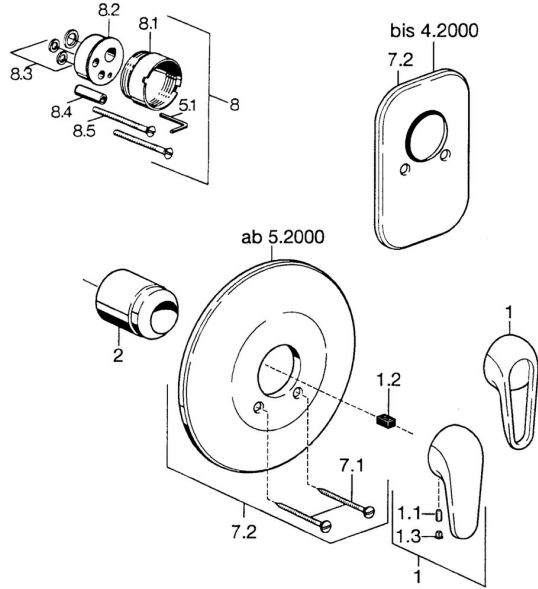

## Spare parts

### SP07879100

	Name	Code
2	Covering cap Chrome	59904820
7.1	Screw, M5x65 Chrome	59904847
7.1	Screw, M5x65 White <span style="background-color: #cccccc;">Discontinued</span>	59906672
7.2	Cover flange Chrome <span style="background-color: #cccccc;">Discontinued</span>	59911012
7.2	Cover flange, d 205 mm Chrome	59911969