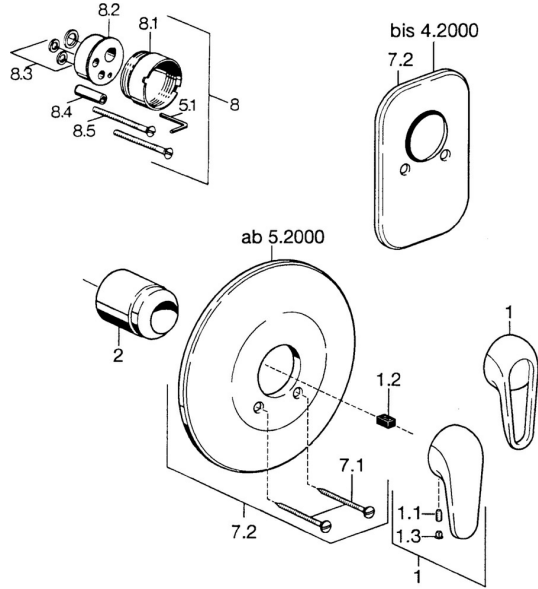

EAN: 4015474656918
static.hansa.com/0787910084

Spare parts

SP07879100

	Name	Code
2	Covering cap Chrome	59904820
7.1	Screw, M5x65 Chrome	59904847
7.1	Screw, M5x65 White Discontinued	59906672
7.2	Cover flange Chrome Discontinued	59911012
7.2	Cover flange, d 205 mm Chrome	59911969