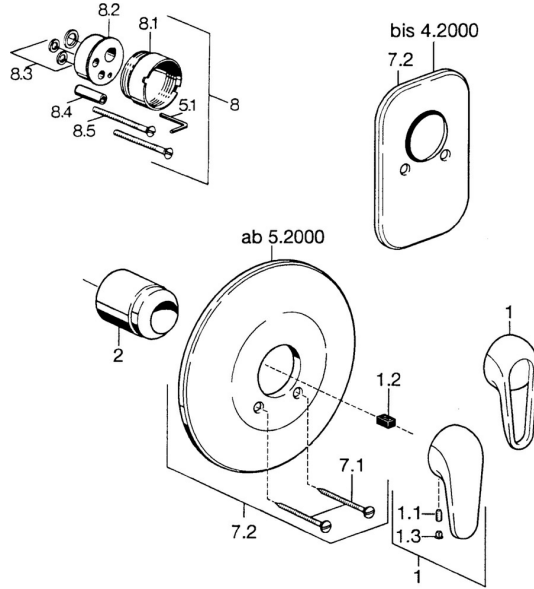

## Spare parts

### SP07879100

|     | Name   | Code     |
|-----|--|----------|
| 2   | Covering cap Chrome  | 59904820 |
| 7.1 | Screw, M5x65 Chrome  | 59904847 |
| 7.1 | Screw, M5x65 White <span style="background-color: #cccccc;">Discontinued</span>  | 59906672 |
| 7.2 | Cover flange Chrome <span style="background-color: #cccccc;">Discontinued</span> | 59911012 |
| 7.2 | Cover flange, d 205 mm Chrome  | 59911969 |