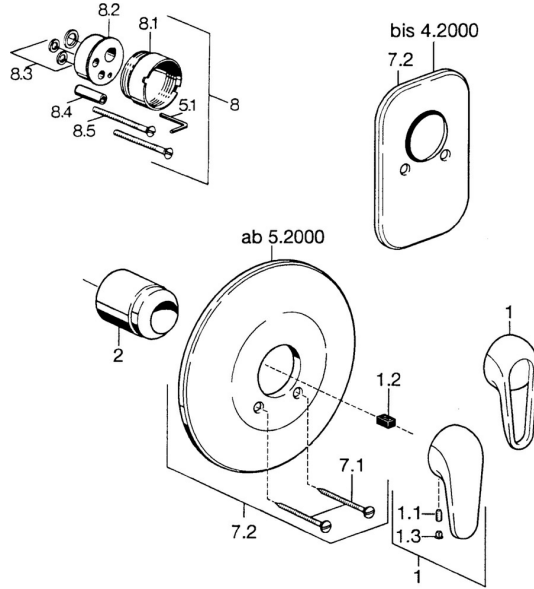

## Spare parts

### SP07879100

	Name	Code
2	Covering cap Chrome	59904820
7.1	Screw, M5x65 Chrome	59904847
7.1	Screw, M5x65 White <span style="background-color: #cccccc;">Discontinued</span>	59906672
7.2	Cover flange Chrome <span style="background-color: #cccccc;">Discontinued</span>	59911012
7.2	Cover flange, d 205 mm Chrome	59911969