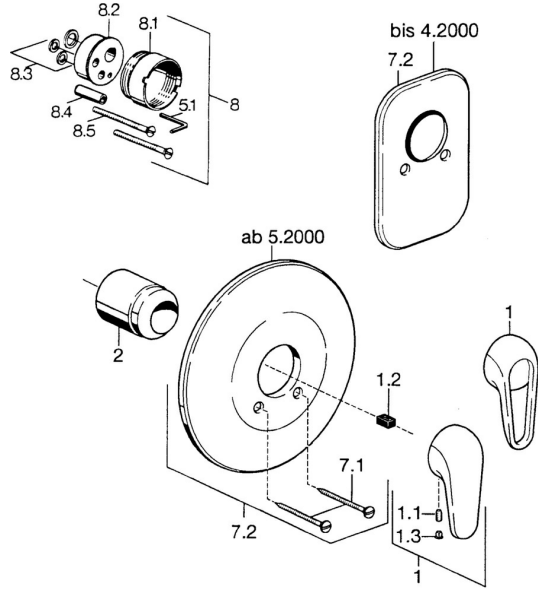

## Spare parts

### SP07879100

	Name	Code
2	Covering cap Chrome	59904820
7.1	Screw, M5x65 Chrome	59904847
7.1	Screw, M5x65 White <b>Discontinued</b>	59906672
7.2	Cover flange Chrome <b>Discontinued</b>	59911012
7.2	Cover flange, d 205 mm Chrome	59911969