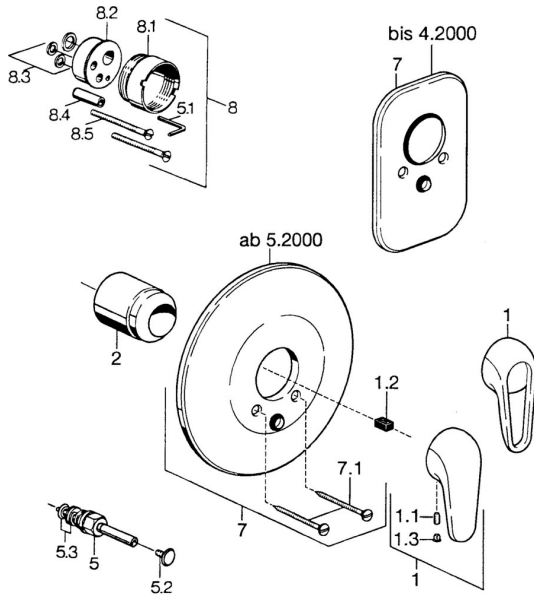

## Spare parts

### SP07869100

	Name	Code
2	Covering cap Chrome	59904820
5	Diverter White <b>Discontinued</b>	59910901
5	Diverter Chrome	59910900
5.2	Push button Chrome	59904828
5.3	Sealing kit	59904791
7	Cover flange White <b>Discontinued</b>	59911968
7	Cover plate, d 205 mm Chrome	59911967
7	Cover plate Chrome <b>Discontinued</b>	59911016
7.1	Screw, M5x65 White <b>Discontinued</b>	59906672
7.1	Screw, M5x65 Chrome	59904847
7.3	Flow limiting cap	59904846
8	Raising kit, 20 mm	59904983
8.3	Sealing kit	59904850