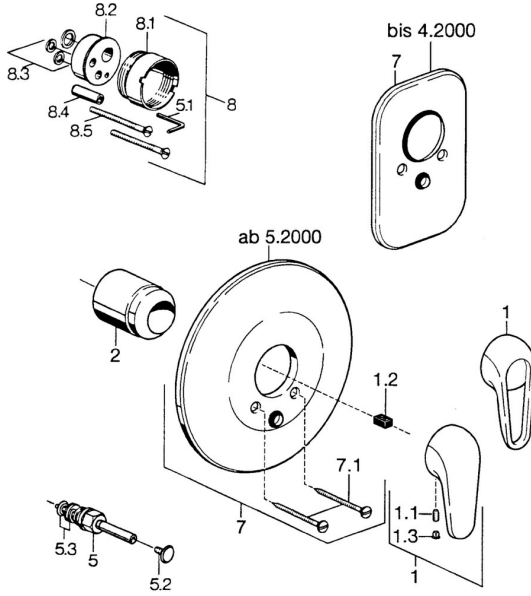

## Spare parts

### SP07869100

	Name	Code
2	Covering cap Chrome	59904820
5	Diverter White <b>Discontinued</b>	59910901
5	Diverter Chrome	59910900
5.2	Push button Chrome	59904828
5.3	Sealing kit	59904791
7	Cover flange White <b>Discontinued</b>	59911968
7	Cover plate, d 205 mm Chrome	59911967
7	Cover plate Chrome <b>Discontinued</b>	59911016
7.1	Screw, M5x65 White <b>Discontinued</b>	59906672
7.1	Screw, M5x65 Chrome	59904847
7.3	Flow limiting cap	59904846
8	Raising kit, 20 mm	59904983
8.3	Sealing kit	59904850