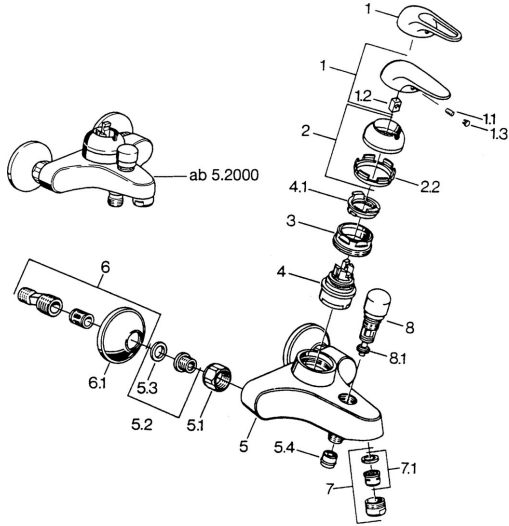

EAN: 4015474656116
static.hansa.com/07782131

Spare parts

SP07782100

	Name	Code
2	Covering cap Chrome	59906563
2.2	Fixing sleeve	59906695
3	Eye screw, M50x1, SW45	59904775
4	Cartridge, 4.8 eco	59904601
4.1	Hot water limiter	59904759
5.1	Connection nut, G3/4, AF30	59902230
5.2	Seat, G1/2, L, WAF10	59904618
5.3	Retaining ring, 23.9x15.2x2	59902689
5.4	Non-return valve	59905714
6	Eccentric, G3/4xG1/2 Chrome	59904793
7	Aerator, M24x1 B Chrome	59905872
7	Aerator, M28x1 C Chrome	59902088
7.1	Aerator, M22/M24	59905873
8	Diverter White Discontinued	59910804
8	Diverter Chrome	59910803
8.1	Sealing kit	59904791