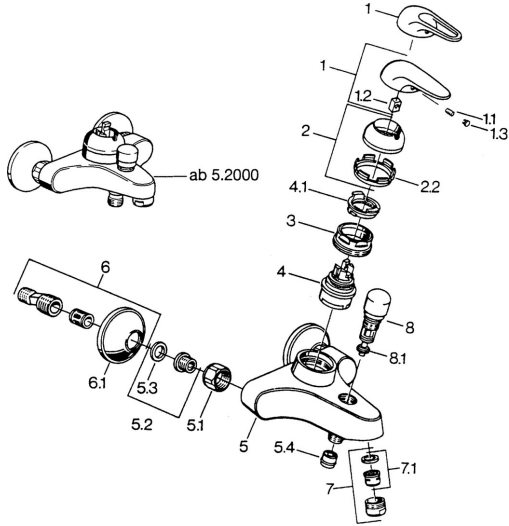

EAN: 4015474656406
static.hansa.com/0778210184

Spare parts

SP07782100

	Name	Code
2	Covering cap Chrome	59906563
2.2	Fixing sleeve	59906695
3	Eye screw, M50x1, SW45	59904775
4	Cartridge, 4.8 eco	59904601
4.1	Hot water limiter	59904759
5.1	Connection nut, G3/4, AF30	59902230
5.2	Seat, G1/2, L, WAF10	59904618
5.3	Retaining ring, 23.9x15.2x2	59902689
5.4	Non-return valve	59905714
6	Eccentric, G3/4xG1/2 Chrome	59904793
7	Aerator, M24x1 B Chrome	59905872
7	Aerator, M28x1 C Chrome	59902088
7.1	Aerator, M22/M24	59905873
8	Diverter White Discontinued	59910804
8	Diverter Chrome	59910803
8.1	Sealing kit	59904791