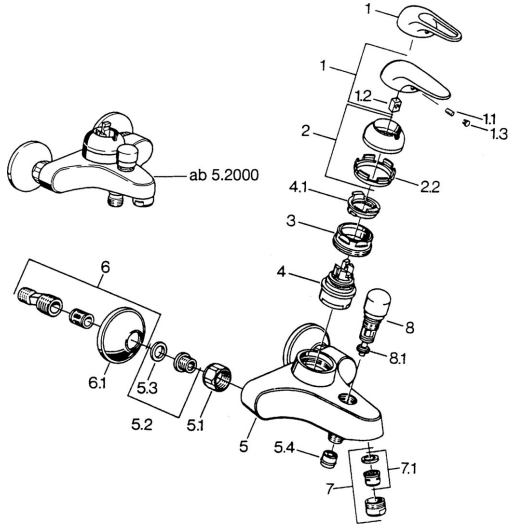

EAN: 4015474656093
static.hansa.com/0778210183

Spare parts

SP07782100

	Name	Code
2	Covering cap Chrome	59906563
2.2	Fixing sleeve	59906695
3	Eye screw, M50x1, SW45	59904775
4	Cartridge, 4.8 eco	59904601
4.1	Hot water limiter	59904759
5.1	Connection nut, G3/4, AF30	59902230
5.2	Seat, G1/2, L, WAF10	59904618
5.3	Retaining ring, 23.9x15.2x2	59902689
5.4	Non-return valve	59905714
6	Eccentric, G3/4xG1/2 Chrome	59904793
7	Aerator, M24x1 B Chrome	59905872
7	Aerator, M28x1 C Chrome	59902088
7.1	Aerator, M22/M24	59905873
8	Diverter White Discontinued	59910804
8	Diverter Chrome	59910803
8.1	Sealing kit	59904791