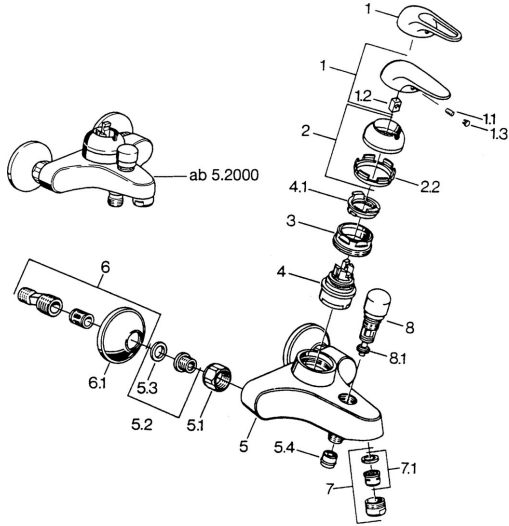

EAN: 4015474656086
static.hansa.com/0778210182

Spare parts

SP07782100

	Name	Code
2	Covering cap Chrome	59906563
2.2	Fixing sleeve	59906695
3	Eye screw, M50x1, SW45	59904775
4	Cartridge, 4.8 eco	59904601
4.1	Hot water limiter	59904759
5.1	Connection nut, G3/4, AF30	59902230
5.2	Seat, G1/2, L, WAF10	59904618
5.3	Retaining ring, 23.9x15.2x2	59902689
5.4	Non-return valve	59905714
6	Eccentric, G3/4xG1/2 Chrome	59904793
7	Aerator, M24x1 B Chrome	59905872
7	Aerator, M28x1 C Chrome	59902088
7.1	Aerator, M22/M24	59905873
8	Diverter White Discontinued	59910804
8	Diverter Chrome	59910803
8.1	Sealing kit	59904791