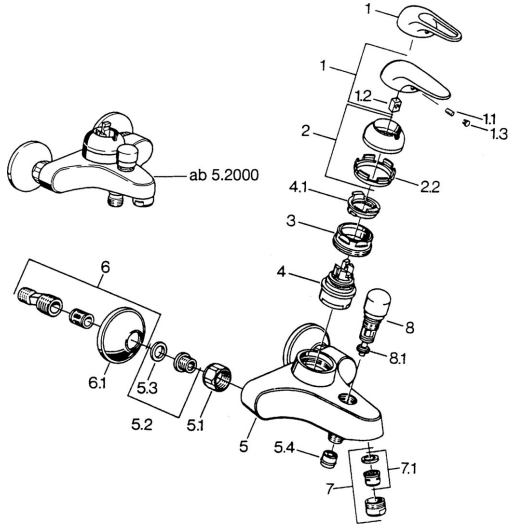

EAN: 4015474656062
static.hansa.com/07782101

Spare parts

SP07782100

	Name	Code
2	Covering cap Chrome	59906563
2.2	Fixing sleeve	59906695
3	Eye screw, M50x1, SW45	59904775
4	Cartridge, 4.8 eco	59904601
4.1	Hot water limiter	59904759
5.1	Connection nut, G3/4, AF30	59902230
5.2	Seat, G1/2, L, WAF10	59904618
5.3	Retaining ring, 23.9x15.2x2	59902689
5.4	Non-return valve	59905714
6	Eccentric, G3/4xG1/2 Chrome	59904793
7	Aerator, M24x1 B Chrome	59905872
7	Aerator, M28x1 C Chrome	59902088
7.1	Aerator, M22/M24	59905873
8	Diverter White Discontinued	59910804
8	Diverter Chrome	59910803
8.1	Sealing kit	59904791