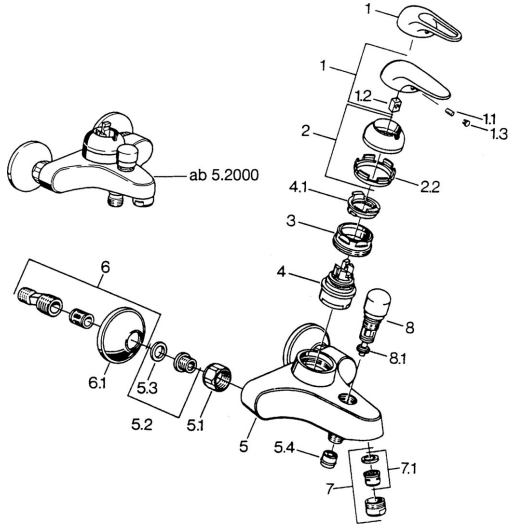

EAN: 4015474657038
static.hansa.com/0778210084

Spare parts

SP07782100

	Name	Code
2	Covering cap Chrome	59906563
2.2	Fixing sleeve	59906695
3	Eye screw, M50x1, SW45	59904775
4	Cartridge, 4.8 eco	59904601
4.1	Hot water limiter	59904759
5.1	Connection nut, G3/4, AF30	59902230
5.2	Seat, G1/2, L, WAF10	59904618
5.3	Retaining ring, 23.9x15.2x2	59902689
5.4	Non-return valve	59905714
6	Eccentric, G3/4xG1/2 Chrome	59904793
7	Aerator, M24x1 B Chrome	59905872
7	Aerator, M28x1 C Chrome	59902088
7.1	Aerator, M22/M24	59905873
8	Diverter White Discontinued	59910804
8	Diverter Chrome	59910803
8.1	Sealing kit	59904791