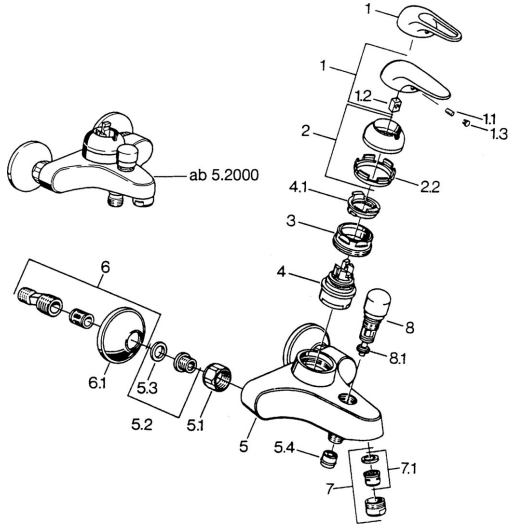

EAN: 4015474656949
static.hansa.com/0778210082

Spare parts

SP07782100

	Name	Code
2	Covering cap Chrome	59906563
2.2	Fixing sleeve	59906695
3	Eye screw, M50x1, SW45	59904775
4	Cartridge, 4.8 eco	59904601
4.1	Hot water limiter	59904759
5.1	Connection nut, G3/4, AF30	59902230
5.2	Seat, G1/2, L, WAF10	59904618
5.3	Retaining ring, 23.9x15.2x2	59902689
5.4	Non-return valve	59905714
6	Eccentric, G3/4xG1/2 Chrome	59904793
7	Aerator, M24x1 B Chrome	59905872
7	Aerator, M28x1 C Chrome	59902088
7.1	Aerator, M22/M24	59905873
8	Diverter White Discontinued	59910804
8	Diverter Chrome	59910803
8.1	Sealing kit	59904791