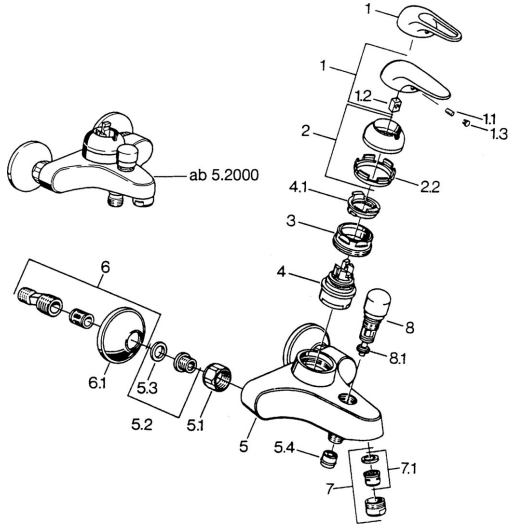

EAN: 4015474656925
static.hansa.com/07782100

Spare parts

SP07782100

	Name	Code
2	Covering cap Chrome	59906563
2.2	Fixing sleeve	59906695
3	Eye screw, M50x1, SW45	59904775
4	Cartridge, 4.8 eco	59904601
4.1	Hot water limiter	59904759
5.1	Connection nut, G3/4, AF30	59902230
5.2	Seat, G1/2, L, WAF10	59904618
5.3	Retaining ring, 23.9x15.2x2	59902689
5.4	Non-return valve	59905714
6	Eccentric, G3/4xG1/2 Chrome	59904793
7	Aerator, M24x1 B Chrome	59905872
7	Aerator, M28x1 C Chrome	59902088
7.1	Aerator, M22/M24	59905873
8	Diverter White Discontinued	59910804
8	Diverter Chrome	59910803
8.1	Sealing kit	59904791