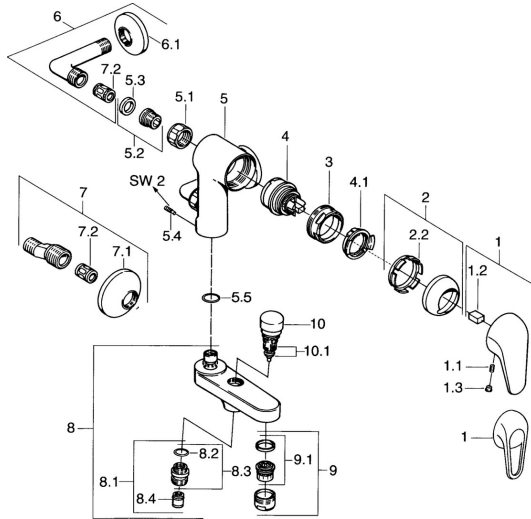

## Spare parts

### SP01772504

	Name	Code
1	Lever	59913904
1.1	Screw, M5x8, SW2.5	59904755
1.2	Bushing	59904778
1.3	Plug, hot/cold	59906705
2	Covering cap Chrome	59906563
2.2	Fixing sleeve	59906695
3	Eye screw, M50x1, SW45	59904775
4	Cartridge, 4.8 eco	59904601
4.1	Hot water limiter	59904759
5.1	Connection nut, G3/4, AF30	59902230
5.2	Seat, G1/2, L, WAF10	59904618
5.3	Retaining ring, 23.9x15.2x2	59902689
5.4	Screw, M4x8 <b>Discontinued</b>	59901419
5.5	O-ring, 18x2.5	59902342
6	Angle coupling <b>Discontinued</b>	59905587
7	Eccentric, G3/4xG1/2 Chrome	59904793
7.1	Cover flange Chrome	59904796
7.2	Silencer	59904792
8	Spout Chrome <b>Discontinued</b>	59911383
8.1	Thread nipple, G1/2xM18x1	59911384
8.2	O-ring, d 15x1.2	59911395
8.4	Non-return valve	59905714
9	Aerator, M28x1 D Chrome	59907198
10	Diverter Chrome	59910803
10.1	Sealing kit	59904791