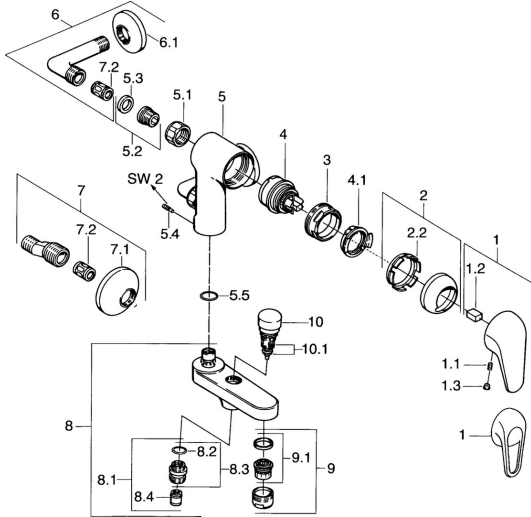

EAN: 4015474675315
static.hansa.com/07772501

Spare parts

SP01772504

	Name	Code
1	Lever	59913904
1.1	Screw, M5x8, SW2.5	59904755
1.2	Bushing	59904778
1.3	Plug, hot/cold	59906705
2	Covering cap Chrome	59906563
2.2	Fixing sleeve	59906695
3	Eye screw, M50x1, SW45	59904775
4	Cartridge, 4.8 eco	59904601
4.1	Hot water limiter	59904759
5.1	Connection nut, G3/4, AF30	59902230
5.2	Seat, G1/2, L, WAF10	59904618
5.3	Retaining ring, 23.9x15.2x2	59902689
5.4	Screw, M4x8 Discontinued	59901419
5.5	O-ring, 18x2.5	59902342
6	Angle coupling Discontinued	59905587
7	Eccentric, G3/4xG1/2 Chrome	59904793
7.1	Cover flange Chrome	59904796
7.2	Silencer	59904792
8	Spout Chrome Discontinued	59911383
8.1	Thread nipple, G1/2xM18x1	59911384
8.2	O-ring, d 15x1.2	59911395
8.4	Non-return valve	59905714
9	Aerator, M28x1 D Chrome	59907198
10	Diverter Chrome	59910803
10.1	Sealing kit	59904791