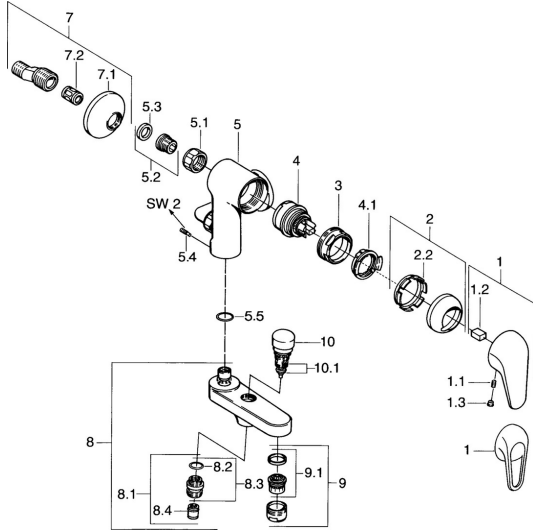

EAN: 4015474675261
static.hansa.com/07772131

Spare parts

SP01772104

	Name	Code
1	Lever	59913904
1.1	Screw, M5x8, SW2.5	59904755
1.2	Bushing	59904778
1.3	Plug, hot/cold	59906705
2	Covering cap Chrome	59906563
2.2	Fixing sleeve	59906695
3	Eye screw, M50x1, SW45	59904775
4	Cartridge, 4.8 eco	59904601
4.1	Hot water limiter	59904759
5.1	Connection nut, G3/4, AF30	59902230
5.2	Seat, G1/2, L, WAF10	59904618
5.3	Retaining ring, 23.9x15.2x2	59902689
5.4	Screw, M4x8 Discontinued	59901419
5.5	O-ring, 18x2.5	59902342
7	Eccentric, G3/4xG1/2 Chrome	59904793
7.1	Cover flange Chrome	59904796
7.2	Silencer	59904792
8	Spout Chrome Discontinued	59911383
8.1	Thread nipple, G1/2xM18x1	59911384
8.2	O-ring, d 15x1.2	59911395
8.4	Non-return valve	59905714
9	Aerator, M28x1 D Chrome	59907198
10	Diverter Chrome	59910803
10.1	Sealing kit	59904791
N.I.	Cover Chrome Discontinued	59912753