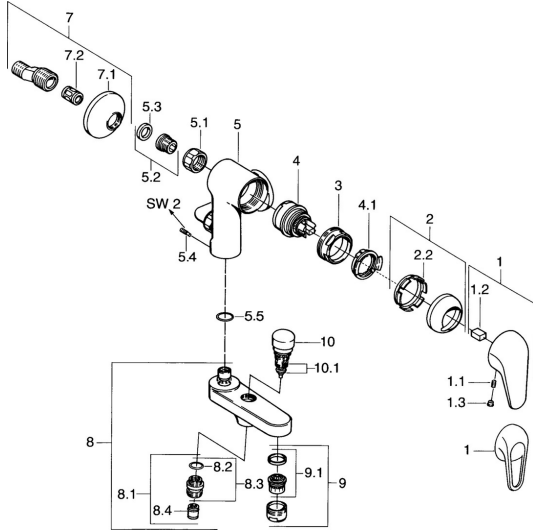

EAN: 4015474675292
static.hansa.com/07772101

Spare parts

SP01772104

	Name	Code
1	Lever	59913904
1.1	Screw, M5x8, SW2.5	59904755
1.2	Bushing	59904778
1.3	Plug, hot/cold	59906705
2	Covering cap Chrome	59906563
2.2	Fixing sleeve	59906695
3	Eye screw, M50x1, SW45	59904775
4	Cartridge, 4.8 eco	59904601
4.1	Hot water limiter	59904759
5.1	Connection nut, G3/4, AF30	59902230
5.2	Seat, G1/2, L, WAF10	59904618
5.3	Retaining ring, 23.9x15.2x2	59902689
5.4	Screw, M4x8 Discontinued	59901419
5.5	O-ring, 18x2.5	59902342
7	Eccentric, G3/4xG1/2 Chrome	59904793
7.1	Cover flange Chrome	59904796
7.2	Silencer	59904792
8	Spout Chrome Discontinued	59911383
8.1	Thread nipple, G1/2xM18x1	59911384
8.2	O-ring, d 15x1.2	59911395
8.4	Non-return valve	59905714
9	Aerator, M28x1 D Chrome	59907198
10	Diverter Chrome	59910803
10.1	Sealing kit	59904791
N.I.	Cover Chrome Discontinued	59912753