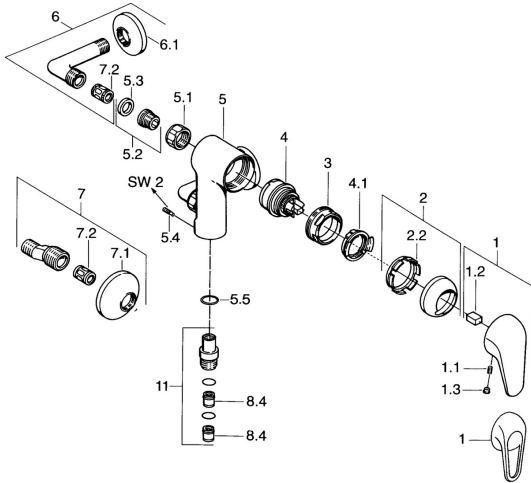

EAN: 4015474675254
static.hansa.com/07760501

Spare parts

SP01760504

	Name	Code
1	Lever	59913904
1.1	Screw, M5x8, SW2.5	59904755
1.2	Bushing	59904778
1.3	Plug, hot/cold	59906705
2	Covering cap Chrome	59906563
2.2	Fixing sleeve	59906695
3	Eye screw, M50x1, SW45	59904775
4	Cartridge, 4.8 eco	59904601
4.1	Hot water limiter	59904759
5.1	Connection nut, G3/4, AF30	59902230
5.2	Seat, G1/2, L, WAF10	59904618
5.3	Retaining ring, 23.9x15.2x2	59902689
5.4	Screw, M4x8 Discontinued	59901419
5.5	O-ring, 18x2.5	59902342
6	Angle coupling Discontinued	59905587
7	Eccentric, G3/4xG1/2 Chrome	59904793
7.1	Cover flange Chrome	59904796
7.2	Silencer	59904792
8.4	Non-return valve	59905714
11	Connector, G1/2 Discontinued	59911385