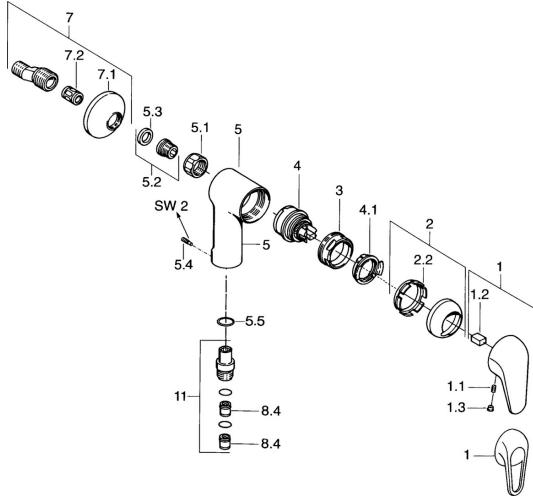

EAN: 4015474675247
static.hansa.com/07760101

Reserveonderdelen

SP01760104

| | Naam | Code |
|-----|-----------------------------------|----------|
| 1 | Hendel | 59913904 |
| 1.1 | Schroef, M5x8, SW2.5 | 59904755 |
| 1.2 | Joint klassiek uitloop | 59904778 |
| 1.3 | Plug, hot/cold | 59906705 |
| 2 | Kap Chroom | 59906563 |
| 2.2 | Vaststelling van de mouw | 59906695 |
| 3 | Schroefoog, M50x1, SW45 | 59904775 |
| 4 | Binnenwerk, 4.8 eco | 59904601 |
| 4.1 | Hot water limiter | 59904759 |
| 5.1 | Aansluiting moer, G3/4, AF30 | 59902230 |
| 5.2 | Zetel, G1/2, L, WAF10 | 59904618 |
| 5.3 | Borgring, 23.9x15.2x2 | 59902689 |
| 5.4 | Schroef, M4x8 Stopgezet | 59901419 |
| 5.5 | O-ring, 18x2.5 | 59902342 |
| 7 | Excentrieke, G3/4xG1/2 Chroom | 59904793 |
| 7.1 | Afdekplaat Chroom | 59904796 |
| 7.2 | Geluiddemper | 59904792 |
| 8.4 | Terugslagklep | 59905714 |
| 11 | Toetreding, G1/2 Stopgezet | 59911385 |