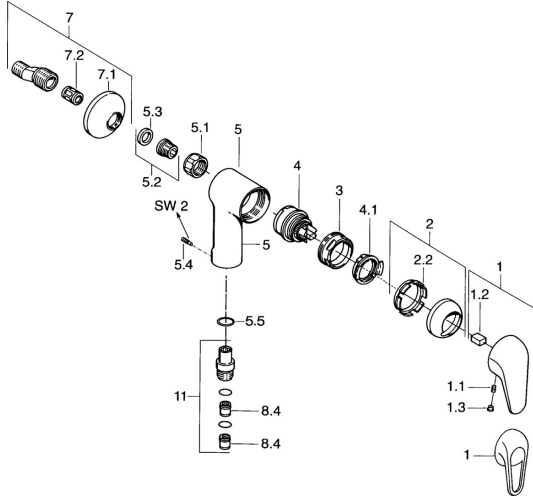

EAN: 4015474675247
static.hansa.com/07760101

Spare parts

SP01760104

	Name	Code
1	Lever	59913904
1.1	Screw, M5x8, SW2.5	59904755
1.2	Bushing	59904778
1.3	Plug, hot/cold	59906705
2	Covering cap Chrome	59906563
2.2	Fixing sleeve	59906695
3	Eye screw, M50x1, SW45	59904775
4	Cartridge, 4.8 eco	59904601
4.1	Hot water limiter	59904759
5.1	Connection nut, G3/4, AF30	59902230
5.2	Seat, G1/2, L, WAF10	59904618
5.3	Retaining ring, 23.9x15.2x2	59902689
5.4	Screw, M4x8 Discontinued	59901419
5.5	O-ring, 18x2.5	59902342
7	Eccentric, G3/4xG1/2 Chrome	59904793
7.1	Cover flange Chrome	59904796
7.2	Silencer	59904792
8.4	Non-return valve	59905714
11	Connector, G1/2 Discontinued	59911385