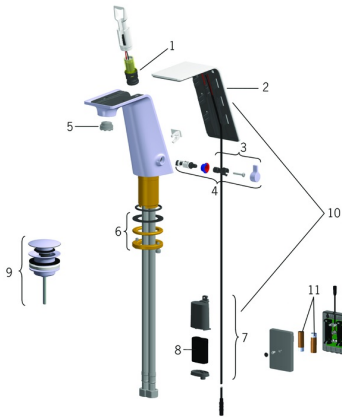

## Spare parts

### SP07732201

	Name	Code
01	Solenoid valve complete	59914439
02	Cover	59914440
03	Temperature control handle <span style="background-color: #cccccc;">Discontinued</span>	59914441
04	Temperature regulator	59914442
05	Aerator and key, M21.5x1 HC B	59914443
06	Fixing nut kit <span style="background-color: #cccccc;">Discontinued</span>	59914444
07	Battery casing, 2CR5 6 V	59914088
08	Battery, 2CR5 6 V	59911670
09	Rapid pop-up waste Chrome	59913988
10	Update kit, -08/19	59914772
11	Battery, 1,5 V AA Lithium	59914136