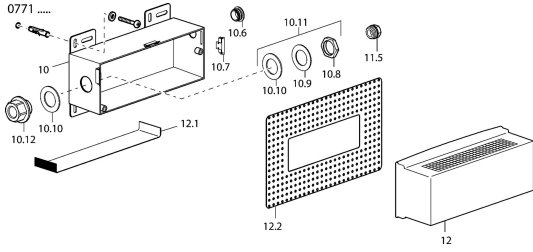

## Spare parts

### SP07710100

	Name	Code
10.11	Fixing nut kit Chrome	59910705
11.5	Plug <span style="background-color: #cccccc;">Discontinued</span>	59905012
12.2	Installation sleeve <span style="background-color: #cccccc;">Discontinued</span>	59912963