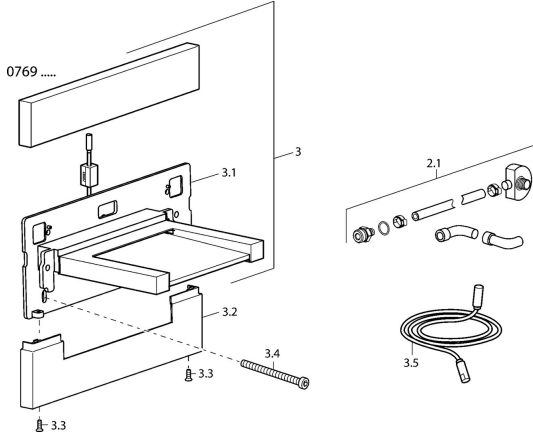

## Spare parts

### SP07692100

	Name	Code
2.1	Hose <b>Discontinued</b>	59912969
3.2	Cover Chrome <b>Discontinued</b>	59912961
3.3	Screw, M4x16, SW2.5 <b>Discontinued</b>	59912960
3.4	Screw <b>Discontinued</b>	59912959
3.5	Extension cord, 2.5 m <b>Discontinued</b>	59912914
3.5	Connection cable, L=1500 <b>Discontinued</b>	59912970
N.I.	Spout <b>Discontinued</b>	59913387