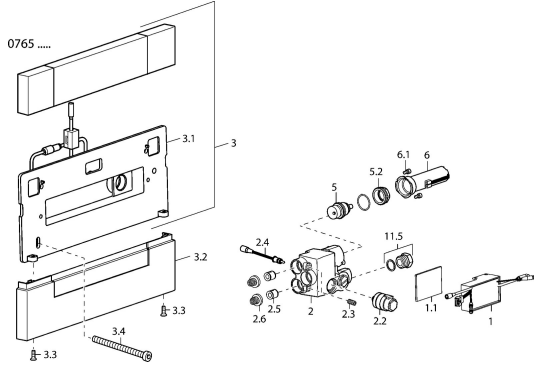

EAN: 4015474111660
static.hansa.com/07650101

Spare parts

SP07650101

	Name	Code
1	Side shower Discontinued	59912966
2	Shut-off valve Discontinued	59912967
2.2	Solenoid valve, SW17	59912947
2.3	Screw, M8x25 SW 4 Discontinued	59912958
2.4	Temperature sensor Discontinued	59913037
2.5	Non-return valve	59905714
2.6	Strainer, d 18/0.32 Discontinued	59913041
3.2	Cover Chrome Discontinued	59912965
3.3	Screw, M4x16, SW2.5 Discontinued	59912960
3.4	Screw Discontinued	59912959
5	Temperature regulator	59913040
5.2	Eye screw, M32x1, SW27 Discontinued	59913039
6	Control unit Discontinued	59912948
6.1	Screw Discontinued	59912949
N.I.	Control unit Discontinued	59913386