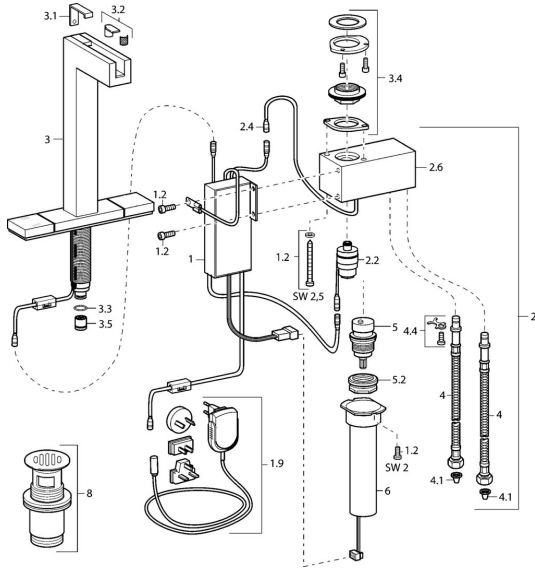

EAN: 4015474111639
static.hansa.com/07612201

Spare parts

SP07602201

	Name	Code
1.2	Screw Discontinued	59912949
1.9	Power supply	59913139
2	Control box Discontinued	59912952
2.2	Solenoid valve, SW17	59912947
2.4	Temperature sensor Discontinued	59913037
3	Spout Chrome Discontinued	59912953
3.1	Covering cap Chrome Discontinued	59912944
3.2	Strainer	59912945
3.3	O-ring, d 12x2	59912950
3.4	Fixing set Discontinued	59912943
3.5	Flow limiter, 4L/min	59912951
4	Flexible pipe, L=370, G3/8 Discontinued	59911626
4.1	Litter filter	59911684
4.4	Attachment clamp Discontinued	59911416
5	Headpart	59913038
5.2	Eye screw, M32x1, SW27 Discontinued	59913039
6	Control unit Discontinued	59912948
8	Pop-up waste Chrome Discontinued	59912942
N.I.	Solenoid valve	59912240
N.I.	Spout Chrome Discontinued	59913389
N.I.	Strainer, 0.5x0.5 Discontinued	59913644
N.I.	Hose, G3/8xG3/8 Discontinued	59913645
N.I.	Push button Discontinued	59913886
N.I.	Push button Discontinued	59913887
N.I.	Control unit, (2012-) Discontinued	59913888
N.I.	Adapter Discontinued	59913889
N.I.	Hose, G3/8xG3/8, L=300 (2012-) Discontinued	59913902