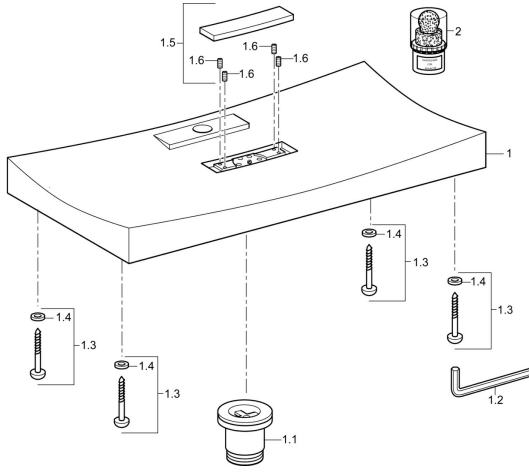

## Spare parts

### SP07611000

	Name	Code
1.1	Nut, G1 1/4 <span style="background-color: #cccccc;">Discontinued</span>	59913585
1.2	Key, SW4 <span style="background-color: #cccccc;">Discontinued</span>	59911170
1.3	Screw set <span style="background-color: #cccccc;">Discontinued</span>	59913579
1.5	Cover, 195x39 mm Chrome <span style="background-color: #cccccc;">Discontinued</span>	59913580
2	Supply, HANSASHINE MINACOR, cleaning product	59913578
N.I.	Fixing plate <span style="background-color: #cccccc;">Discontinued</span>	59913725