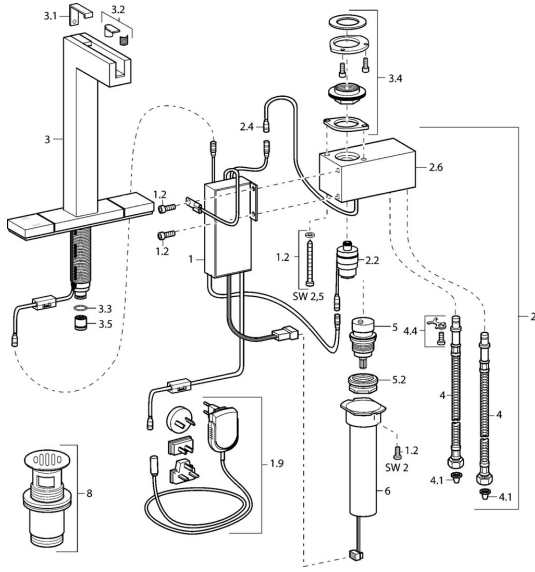

EAN: 4015474111653
static.hansa.com/07602201

Spare parts

SP07602201

	Name	Code
1.2	Screw Discontinued	59912949
1.9	Power supply	59913139
2	Control box Discontinued	59912952
2.2	Solenoid valve, SW17	59912947
2.4	Temperature sensor Discontinued	59913037
3	Spout Chrome Discontinued	59912953
3.1	Covering cap Chrome Discontinued	59912944
3.2	Strainer	59912945
3.3	O-ring, d 12x2	59912950
3.4	Fixing set Discontinued	59912943
3.5	Flow limiter, 4L/min	59912951
4	Flexible pipe, L=370, G3/8 Discontinued	59911626
4.1	Litter filter	59911684
4.4	Attachment clamp Discontinued	59911416
5	Headpart	59913038
5.2	Eye screw, M32x1, SW27 Discontinued	59913039
6	Control unit Discontinued	59912948
8	Pop-up waste Chrome Discontinued	59912942
N.I.	Solenoid valve	59912240
N.I.	Spout Chrome Discontinued	59913389
N.I.	Strainer, 0.5x0.5 Discontinued	59913644
N.I.	Hose, G3/8xG3/8 Discontinued	59913645
N.I.	Push button Discontinued	59913886
N.I.	Push button Discontinued	59913887
N.I.	Control unit, (2012-) Discontinued	59913888
N.I.	Adapter Discontinued	59913889
N.I.	Hose, G3/8xG3/8, L=300 (2012-) Discontinued	59913902