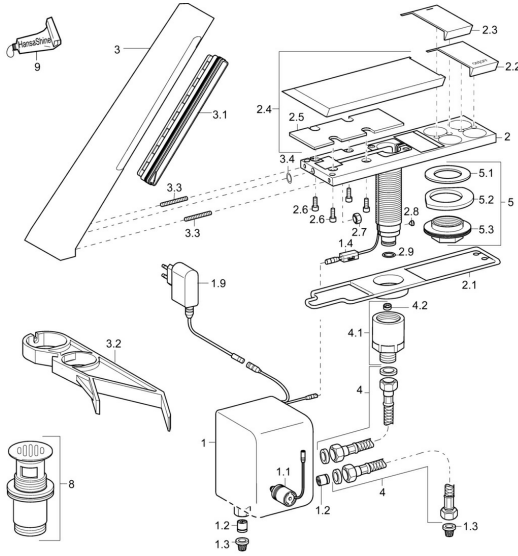

EAN: 4015474190368
static.hansa.com/07472201

Spare parts

SP07472201

	Name	Code
1	Electronic casing Discontinued	59913641
1.1	Solenoid valve	59912240
1.2	Non-return valve	59911674
1.3	Strainer, 0.5x0.5 Discontinued	59913644
1.9	Power supply	59913139
2.1	Gasket Discontinued	59913639
2.2	Push button Chrome Discontinued	59913642
2.3	Push button Chrome Discontinued	59913643
2.4	Cover plate Discontinued	59913646
2.8	Screw, M5x6, SW2.5	59912617
2.9	O-ring, d 12x2	59912950
3	Spout Chrome Discontinued	59913647
3.1	Aerator	59913354
3.2	Tool Discontinued	59913353
3.5	Screw set Discontinued	59913648
4	Hose, G3/8xG3/8 Discontinued	59913645
4.1	Adapter Discontinued	59913637
4.2	Flow limiter, 6L/min, 7L/min Discontinued	59913638
5	Fixing set Discontinued	59913640
5.1	Gasket, 48x33.5x2	59902283
8	Pop-up waste Chrome Discontinued	59912942