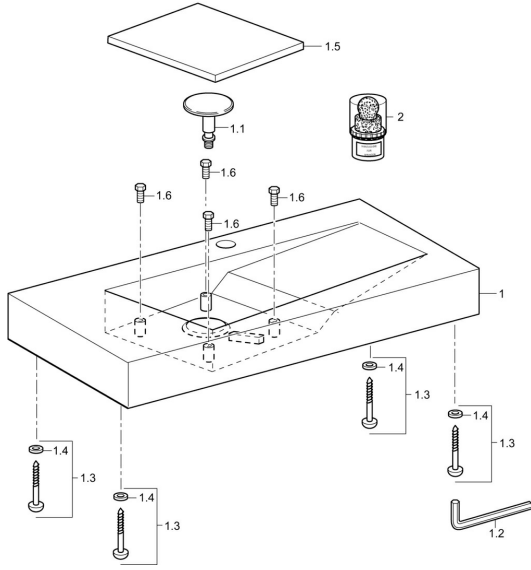

EAN: 4015474190412
static.hansa.com/07471000

Spare parts

SP07471000

	Name	Code
1.1	Valve Discontinued	59913583
1.2	Key, SW4 Discontinued	59911170
1.3	Screw set Discontinued	59913579
1.5	Cover, 200x363x10 mm Chrome Discontinued	59913582
2	Supply, HANSASHINE MINACOR, cleaning product	59913578
N.I.	Fixing plate Discontinued	59913725